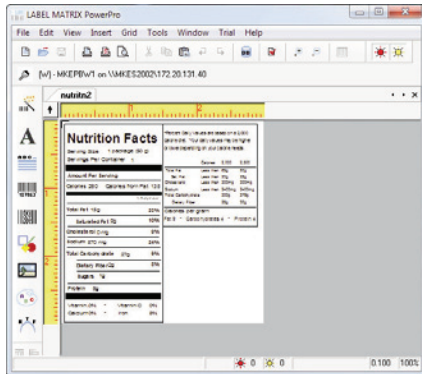

# LABEL MATRIX

# LABEL MATRIX

LABEL MATRIX is feature-rich label design software for smaller companies looking for a trusted solution that is simple to install and easy to use. LABEL MATRIX is an intuitive application with an easy-to-navigate interface. Helpful wizards guide you through adding text, images, and barcodes, connecting to a database, and advanced design options to ensure a straightforward process. LABEL MATRIX is the best choice for small businesses looking for a labeling solution at a reasonable price point!

TEKLYNX Subscription Licensing is available for LABEL MATRIX and is a cost-effective option that keeps your label design process running.

Nutrition Label Sample

## LABEL MATRIX Is:

- **Designed for Small Companies** – LABEL MATRIX is scaled to meet the needs of small environments and powerful enough to handle advanced labeling projects.
- **Easy to Use** – Beginning to experienced users can use this application for all labeling requirements. The intuitive interface makes it easy to navigate, while the wizards make it easy to design and print.
- **Feature-Rich** – LABEL MATRIX is full of useful features including date offsets to adjust the current date by a certain interval (often used for best-by and expiration dates), counters to add serialization and incrementing values to your labels, and 2D barcodes, including Data Matrix and QR Codes, which are capable of encoding a large amount of data or even links directly to a website into a very small space.