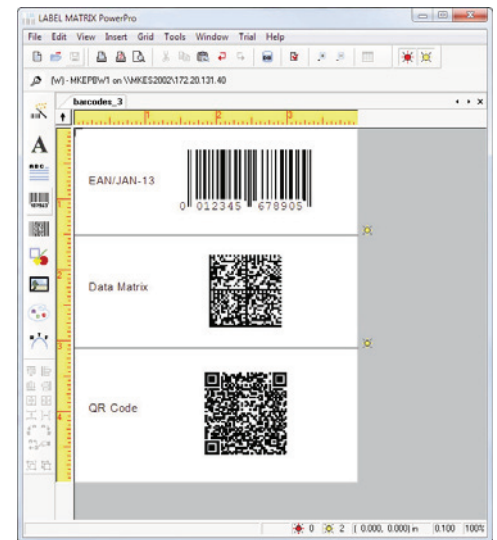

TEKLYNX Subscription Licensing is available for LABEL MATRIX and is a cost-effective option that keeps your label design process running.

Nutrition Label Sample

## LABEL MATRIX Helps Your Company:

- **Save Time on Training** – LABEL MATRIX's wizards can act as training guides when new users begin using the application. These wizards can be used for everything from selecting a printer, to database setup, to 2D barcode configuration.
- **Fast Track Labeling with Samples and Templates** – LABEL MATRIX includes hundreds of label samples and templates spanning from address labels to RFID labels. These samples and templates allow users to meet virtually any labeling requirements.

## LABEL MATRIX Is:

- **Designed for Small Companies** – LABEL MATRIX is scaled to meet the needs of small environments and powerful enough to handle advanced labeling projects.
- **Easy to Use** – Beginning to experienced users can use this application for all labeling requirements. The intuitive interface makes it easy to navigate, while the wizards make it easy to design and print.
- **Feature-Rich** – LABEL MATRIX is full of useful features including date offsets to adjust the current date by a certain interval (often used for best-by and expiration dates), counters to add serialization and incrementing values to your labels, and 2D barcodes, including Data Matrix and QR Codes, which are capable of encoding a large amount of data or even links directly to a website into a very small space.